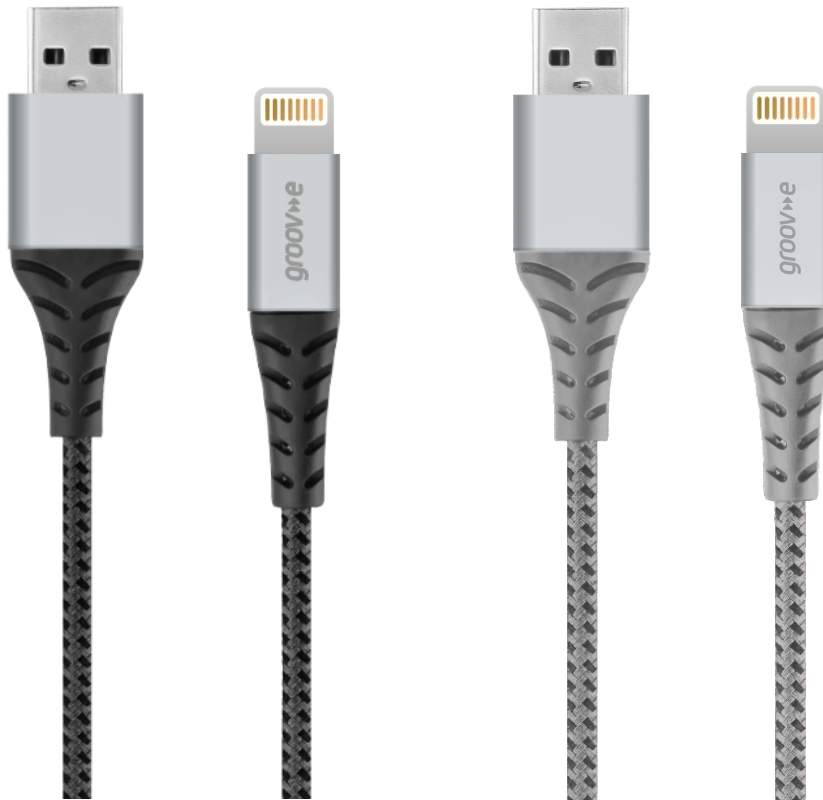

Groove USB-C to USB-C Cable 2.4A - 1M/1.5M/2M

groov>e

- Compatible with devices with a Type-C USB connection
- Charge & sync
- Unibody housing for extra strength and bend resistance
- High quality PVC material for durability
- Transfer: up to 480 Mbps
- Power: 2.4A

Groove USB-C to USB-C Cable 2.4A Braided - 1M/1.5M/2M

groov>e

- Compatible with devices with a Type-C USB connection
- Charge & sync
- Unibody housing for extra strength and bend resistance
- High quality braided material for durability
- Transfer: up to 480 Mbps
- Power: 2.4A

Groove MFI USB-A Cable to Lightning 2.4A - 1M/2M

groov>e

Made for
iPhone | iPad | iPod

- For iPhone & iPad
- Lightning connector for iPhone & iPad
- Charge & sync
- Unibody housing for extra strength and bend resistance
- High quality PVC material for durability
- Transfer: up to 480 Mbps
- Power: 2.4A

Groove MFI USB-A Cable to Lightning 2.4A Braided-1M/1.5M/2M *groov»e*

Made for
iPhone | iPad | iPod

- For iPhone & iPad
- Lightning connector for iPhone & iPad
- Charge & sync
- Unibody housing for extra strength and bend resistance
- High quality braided material for durability
- Transfer: up to 480 Mbps
- Power: 2.4A