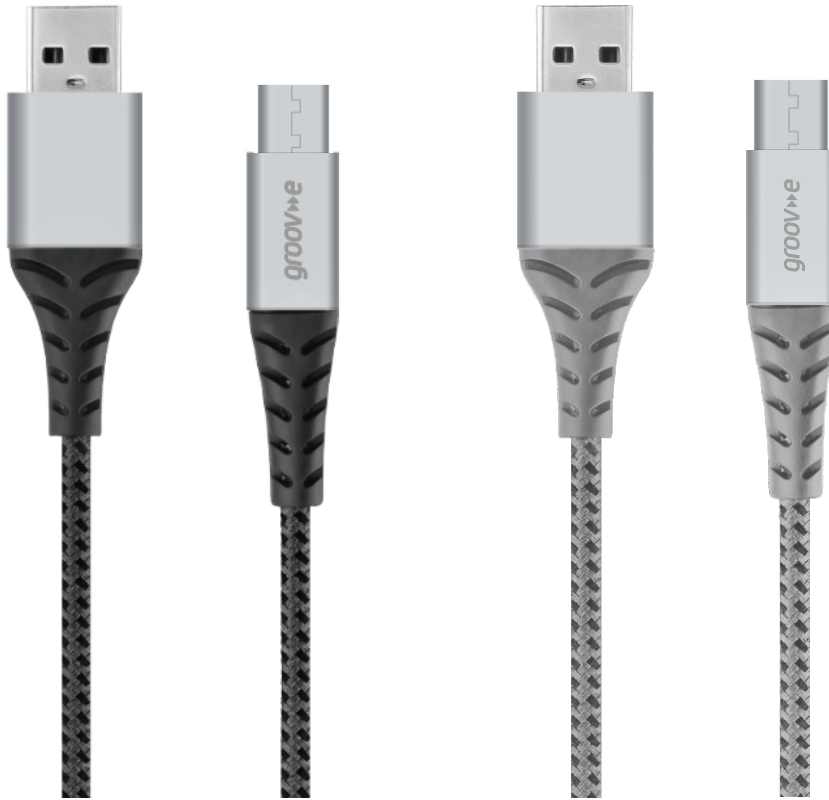

Groove USB-C to USB-C Cable 2.4A Braided - 1M/1.5M/2M

groov>e

- Compatible with devices with a Type-C USB connection
- Charge & sync
- Unibody housing for extra strength and bend resistance
- High quality braided material for durability
- Transfer: up to 480 Mbps
- Power: 2.4A

Groove MFI USB-C to Lightning Cable 1M - 2.4A

groov>e

Made for
iPhone | iPad | iPod

- For iPhone & iPad
- Lightning connector for iPhone & iPad
- Supports Power delivery charging
- Charge & sync
- Unibody housing for extra strength and bend resistance
- High quality PVC material for durability

Groove USB-A to Micro USB Cable 2.1A - 1M/1.5M/2M

groov>e

- Compatible with devices with a Micro USB connection
- Charge & sync
- Unibody housing for extra strength and bend resistance
- High quality PVC material for durability
- Transfer: up to 480 Mbps
- Power: 2.1A

Groove USB-A to Micro USB Cable 2.1A Braided - 1M/1.5M/2M **groov»e**

- Compatible with devices with a Micro USB connection
- Charge & sync
- Unibody housing for extra strength and bend resistance
- High quality braided material for durability
- Transfer: up to 480 Mbps
- Power: 2.1A